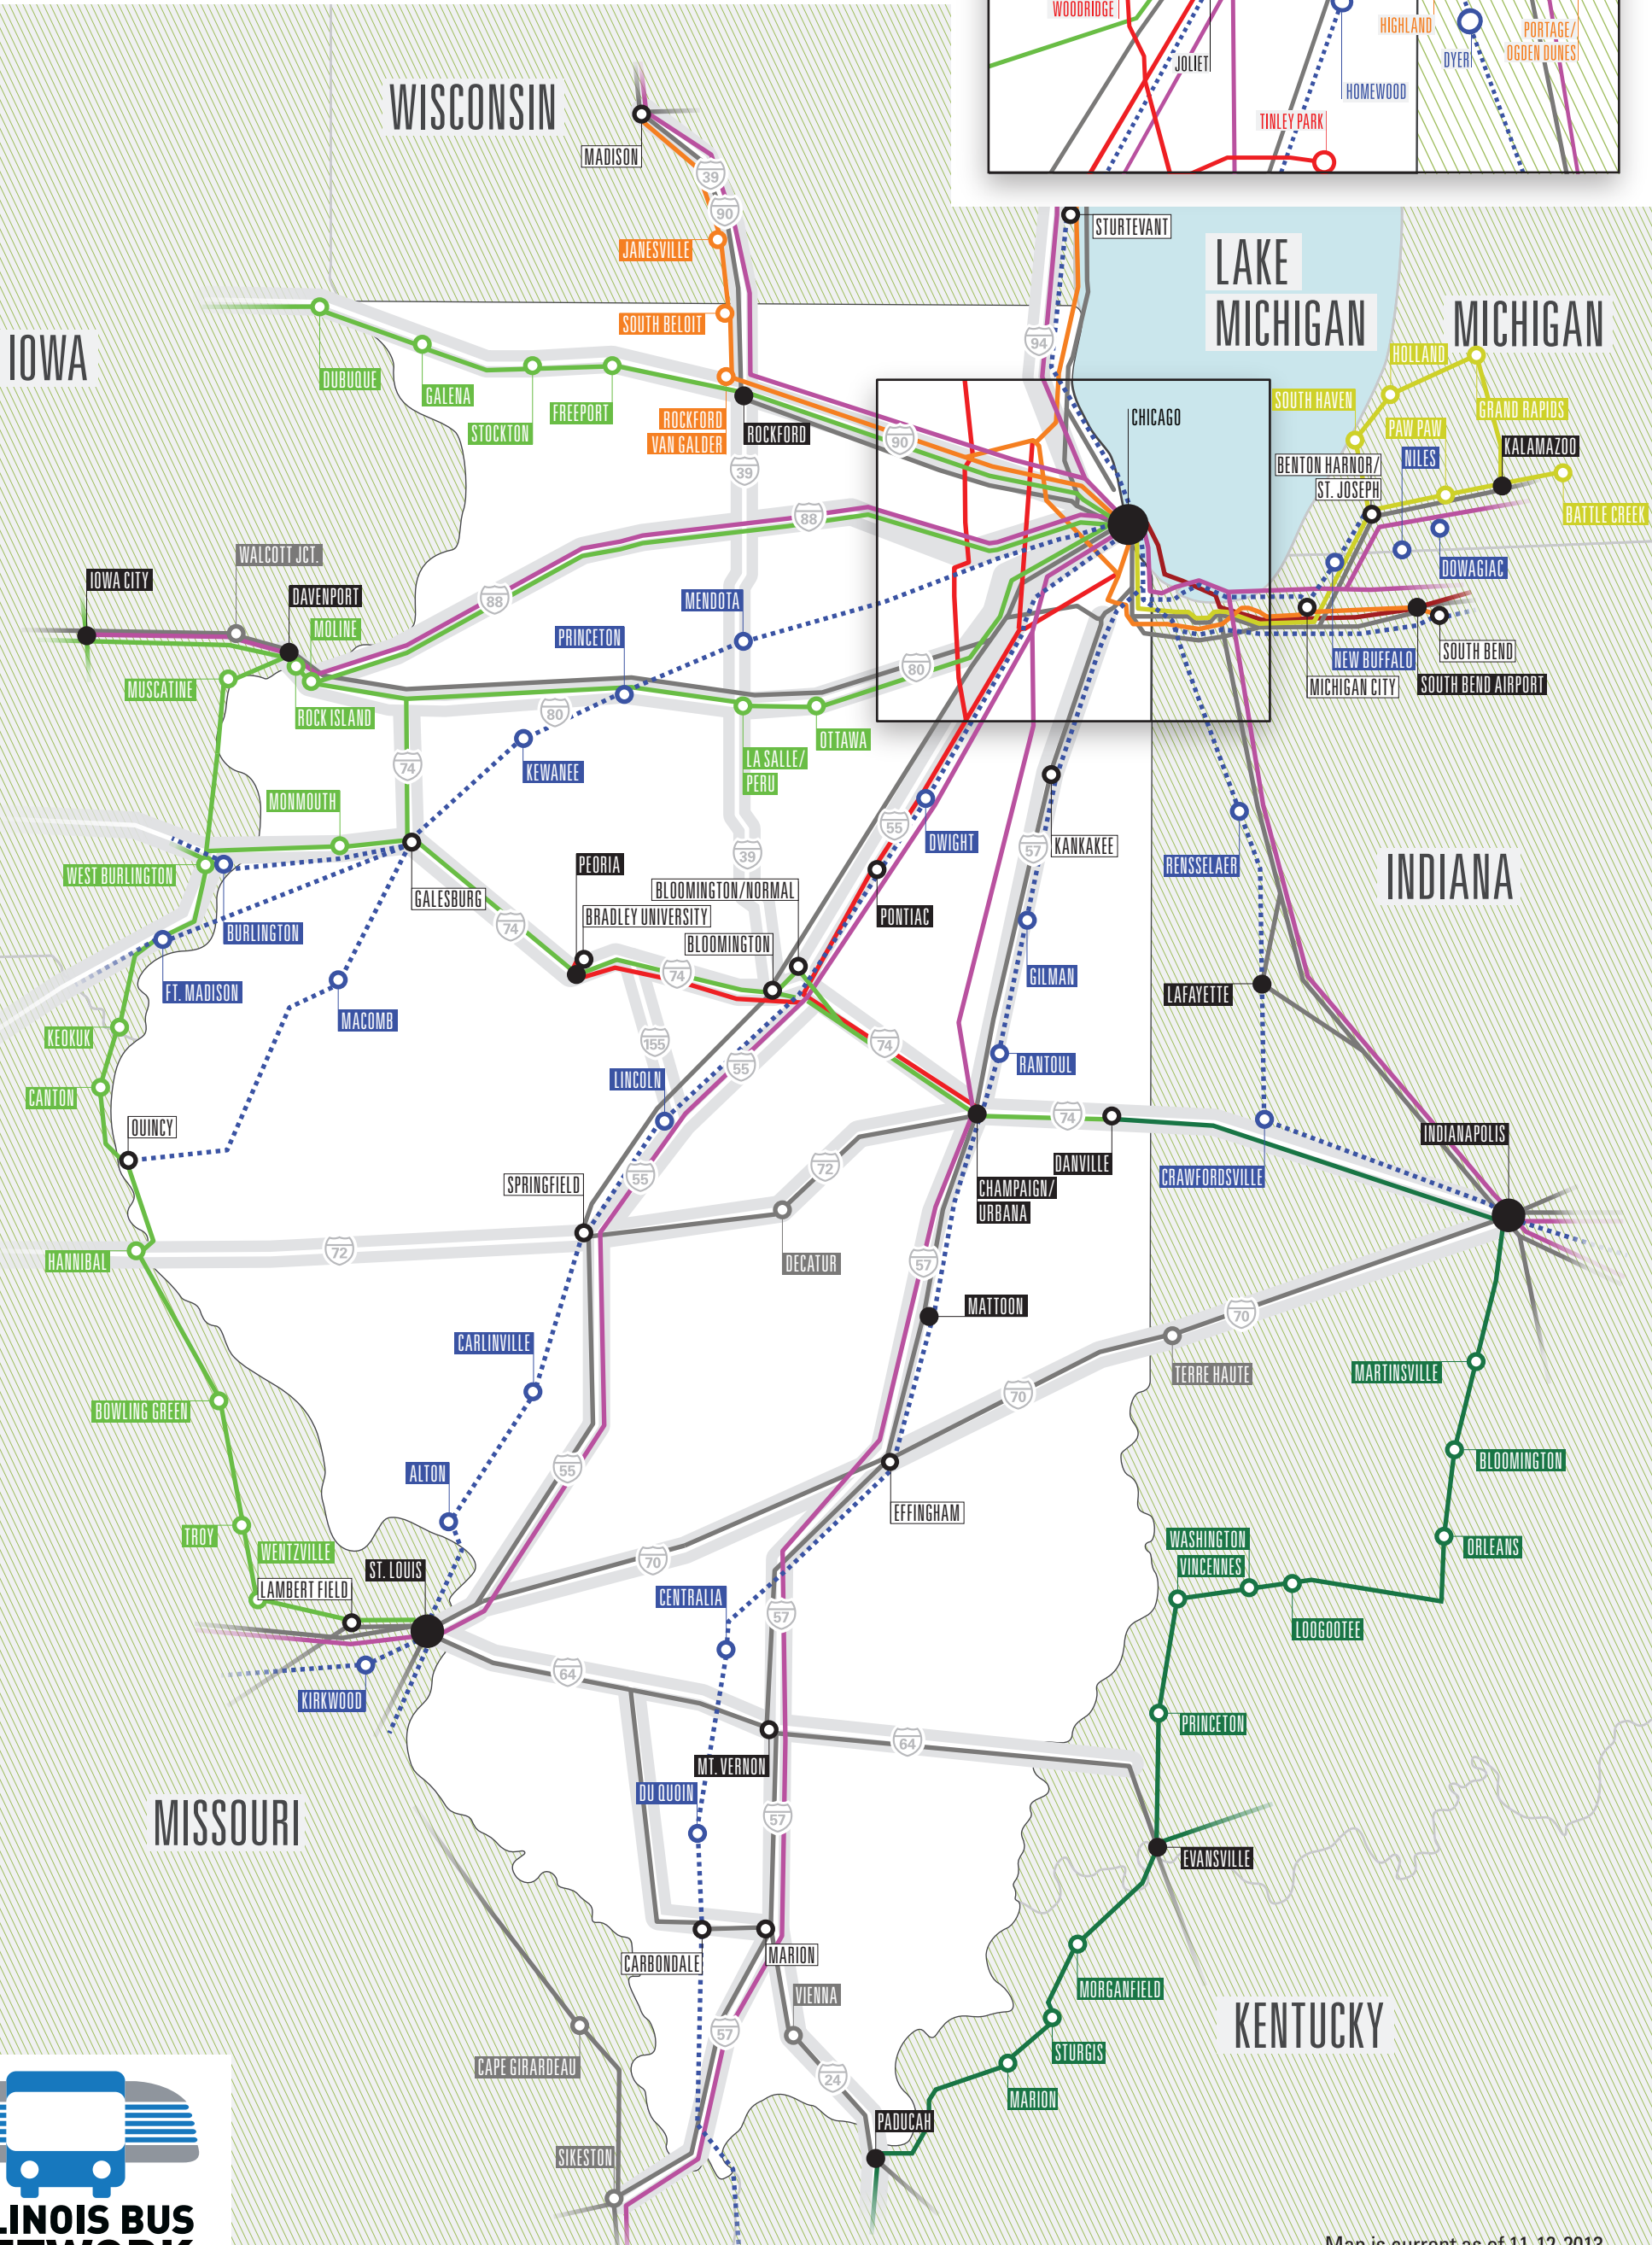

# ILLINOIS BUS NETWORK

-  AMTRAK
-  BURLINGTON TRAILWAYS
-  COACH USA
-  GREYHOUND LINES INC.
-  INDIAN TRAILS
-  LAKEFRONT LINES
-  MEGABUS
-  PEORIA CHARTER COACH
-  MILLER TRAILWAYS
-  MULTIPLE CARRIER STOP, SHARED STATION.
-  MULTIPLE CARRIER STOP, SEPARATE STATIONS.

FOR A COMPLETE LIST OF INTERCITY BUS CARRIERS IN YOUR AREA, PLEASE VISIT [ILLINOISBUSNETWORK.COM/CARRIER-INFO/](http://ILLINOISBUSNETWORK.COM/CARRIER-INFO/)

Map is current as of 11-12-2013. For an up-to-date version please visit us online at [illinoisbusnetwork.com](http://illinoisbusnetwork.com).