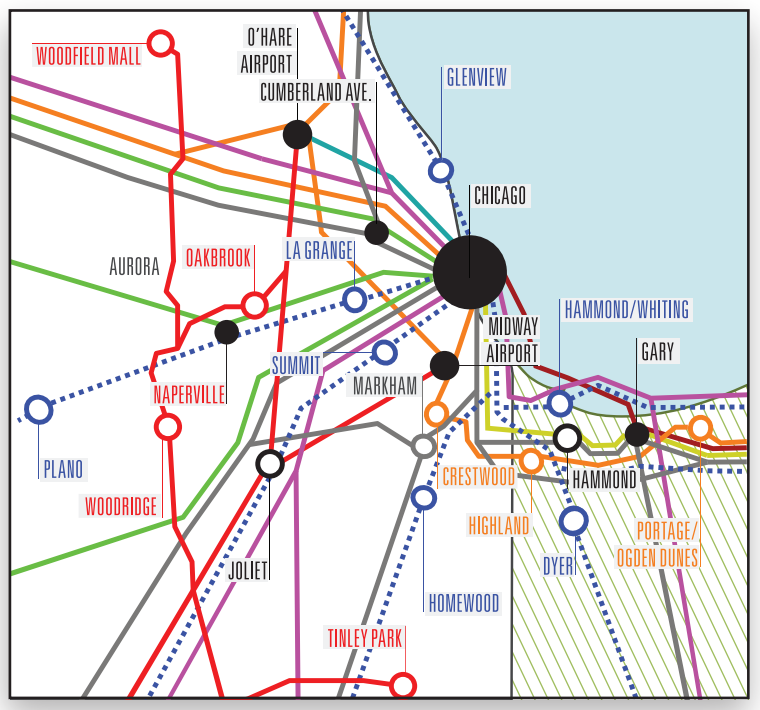

# ILLINOIS BUS NETWORK

-  AMTRAK
-  BURLINGTON TRAILWAYS
-  COACH USA
-  GREYHOUND LINES INC.
-  INDIAN TRAILS
-  LAKEFRONT LINES
-  MEGABUS
-  PEORIA CHARTER COACH
-  MILLER TRAILWAYS
-  MULTIPLE CARRIER STOP, SHARED STATION.
-  MULTIPLE CARRIER STOP, SEPARATE STATIONS.

FOR A COMPLETE LIST OF INTERCITY BUS CARRIERS IN YOUR AREA, PLEASE VISIT [ILLINOISBUSNETWORK.COM/CARRIER-INFO/](http://ILLINOISBUSNETWORK.COM/CARRIER-INFO/)

Map is current as of 11-12-2013. For an up-to-date version please visit us online at [illinoisbusnetwork.com](http://illinoisbusnetwork.com).